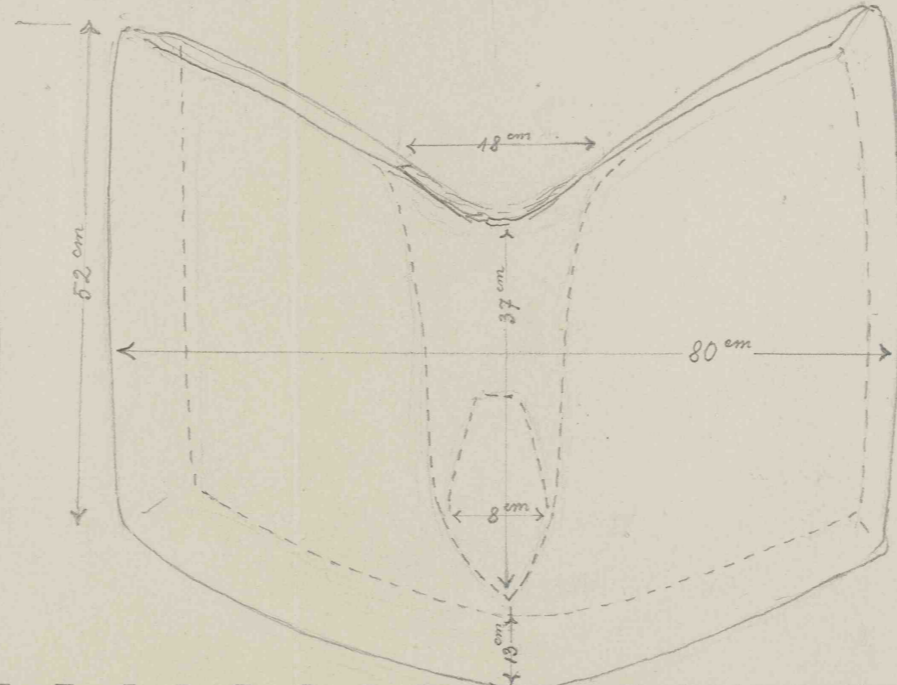

Handwritten text in a cursive script, possibly a name or label for the knot, located in the center of the page.

Handwritten text in a cursive script, possibly a name or label for the knot, located in the bottom-left corner.

Fischnetz in ovalem Rahmen
Batak, Sumatra
&
Fischnetz vom Kagera in Karagwe
60785

Sid-Celebes 17672

66583.

Kamerun. Fischnetz

&
Wangoraine, Daudi-Ostafrika
49551.

Salomon-
Inseln
10072.

unten

oben

30 cm

Schaich Ottoman

N^o 192.

oben - 2

mitte

2 - unten

Schaich Ottoman

unten